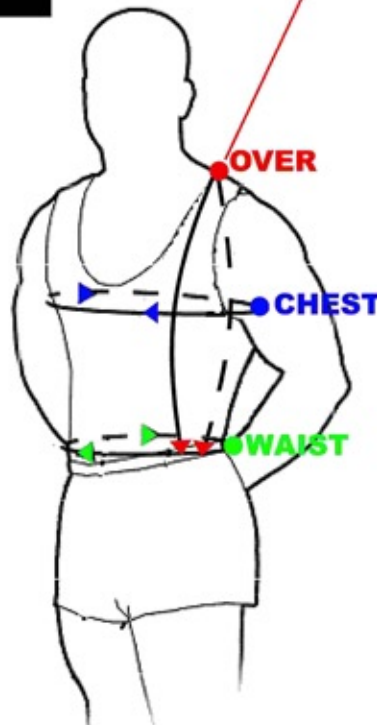

21 to 25  
24 to 28  
27 to 31  
30 to 34

23  
26  
29  
32

My over the shoulder measurement

OVER

X-Small  
Small  
Medium  
Large

23 to 27  
26 to 30  
29 to 33  
32 to 36

25  
28  
31  
34

at mid point the vest has 2" of adjustment both ways

Tall sizes available. Which add 1 inch to the height of the vest