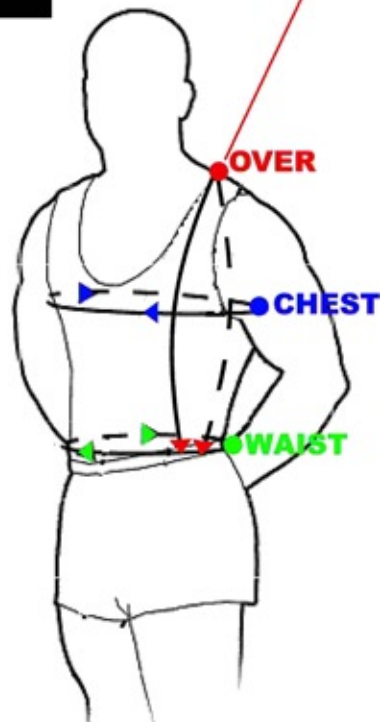

My waist measurement

WAIST

Small	30 to 34	32
Medium	33 to 37	35
Large	36 to 40	38
XL	39 to 43	41

My chest measurement

CHEST

Small	33 to 38	35.5
Medium	37 to 42	39.5
Large	41 to 46	43.5
XL	45 to 50	47.5

My over the shoulder measurement

OVER

Small	36 to 40	38
Medium	39 to 43	41
Large	42 to 46	44
XL	45 to 49	47

at mid point the vest has 2" of adjustment each way

Tall sizes available. Which add 1 inch to the height of the vest